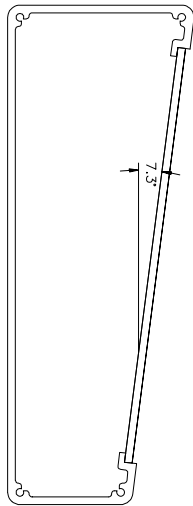

# DESK-TOP 4-WIRE BOX type C1LD

C1LD TOP PANEL

C1LD REAR PANEL

C1LD FRONT PANEL

## FEATURES

1	Desk-top metal case with sloping top panel	8	TALK switch with selectable latch mode & VOX operation
2	XLR3 microphone socket with selectable phantom-power	9	Adjustable TALKBACK output level
3	85-264V AC mains input on IEC plug	10	Signal presence (CALL) LED on REV TB input
4	TALKBACK output on male XLR3 connector	11	LS LEVEL control & LS CUT switch
5	REVERSE TALKBACK input on female XLR3 connector	12	LS DIM: adjustable, 0dB to OFF
6	12V DC input on coaxial battery connector	13	1.5 watt loudspeaker power (peak)
7	¼" HEADPHONE jack	14	Selectable LOOP-THROUGH INTERRUPT mode

## BLOCK DIAGRAM