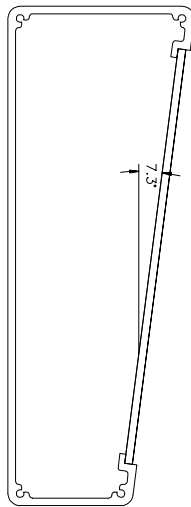

DESK-TOP 4-WIRE BOX type C1LD

C1LD TOP PANEL

C1LD REAR PANEL

C1LD FRONT PANEL

FEATURES

1	Desk-top metal case with sloping top panel	8	TALK switch with selectable latch mode & VOX operation
2	XLR3 microphone socket with selectable phantom-power	9	Adjustable TALKBACK output level
3	85-264V AC mains input on IEC plug	10	Signal presence (CALL) LED on REV TB input
4	TALKBACK output on male XLR3 connector	11	LS LEVEL control & LS CUT switch
5	REVERSE TALKBACK input on female XLR3 connector	12	LS DIM: adjustable, 0dB to OFF
6	12V DC input on coaxial battery connector	13	1.5 watt loudspeaker power (peak)
7	¼" HEADPHONE jack	14	Selectable LOOP-THROUGH INTERRUPT mode

BLOCK DIAGRAM