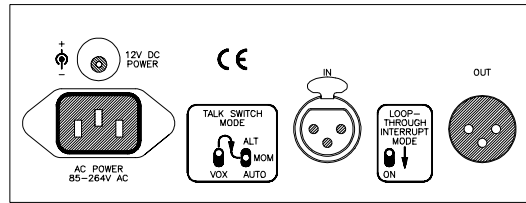

# DESK-TOP 4-WIRE BOX type C1LD

C1LD TOP PANEL

C1LD REAR PANEL

C1LD FRONT PANEL

## FEATURES

1	Desk-top metal case with sloping top panel	8	TALK switch with selectable latch mode & VOX operation
2	XLR3 microphone socket with selectable phantom-power	9	Adjustable TALKBACK output level
3	85-264V AC mains input on IEC plug	10	Signal presence (CALL) LED on REV TB input
4	TALKBACK output on male XLR3 connector	11	LS LEVEL control & LS CUT switch
5	REVERSE TALKBACK input on female XLR3 connector	12	LS DIM: adjustable, 0dB to OFF
6	12V DC input on coaxial battery connector	13	1.5 watt loudspeaker power (peak)
7	¼" HEADPHONE jack	14	Selectable LOOP-THROUGH INTERRUPT mode