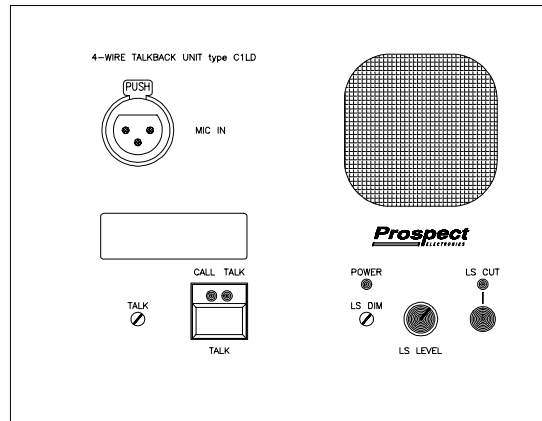

DESK-TOP 4-WIRE BOX type C1LD

C1LD TOP PANEL

C1LD REAR PANEL

C1LD FRONT PANEL

FEATURES

1	Desk-top metal case with sloping top panel	8	TALK switch with selectable latch mode & VOX operation
2	XLR3 microphone socket with selectable phantom-power	9	Adjustable TALKBACK output level
3	85-264V AC mains input on IEC plug	10	Signal presence (CALL) LED on REV TB input
4	TALKBACK output on male XLR3 connector	11	LS LEVEL control & LS CUT switch
5	REVERSE TALKBACK input on female XLR3 connector	12	LS DIM: adjustable, 0dB to OFF
6	12V DC input on coaxial battery connector	13	1.5 watt loudspeaker power (peak)
7	¼" HEADPHONE jack	14	Selectable LOOP-THROUGH INTERRUPT mode

BLOCK DIAGRAM