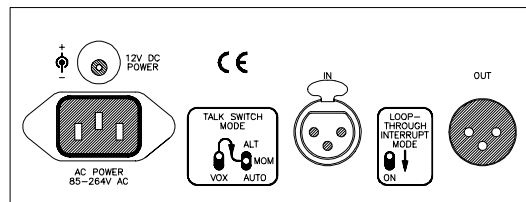

DESK-TOP 4-WIRE BOX type C1LD

C1LD TOP PANEL

C1LD REAR PANEL

C1LD FRONT PANEL

FEATURES

1	Desk-top metal case with sloping top panel	8	TALK switch with selectable latch mode & VOX operation
2	XLR3 microphone socket with selectable phantom-power	9	Adjustable TALKBACK output level
3	85-264V AC mains input on IEC plug	10	Signal presence (CALL) LED on REV TB input
4	TALKBACK output on male XLR3 connector	11	LS LEVEL control & LS CUT switch
5	REVERSE TALKBACK input on female XLR3 connector	12	LS DIM: adjustable, 0dB to OFF
6	12V DC input on coaxial battery connector	13	1.5 watt loudspeaker power (peak)
7	¼" HEADPHONE jack	14	Selectable LOOP-THROUGH INTERRUPT mode

BLOCK DIAGRAM