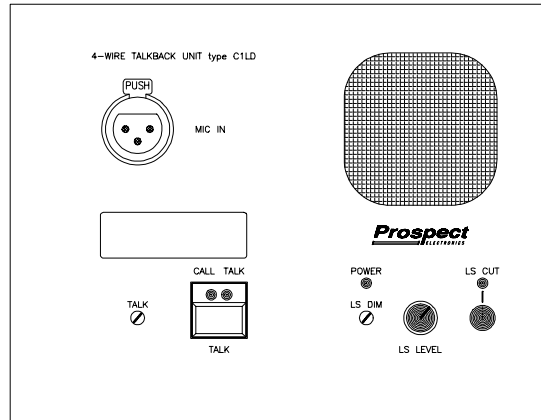

# DESK-TOP 4-WIRE BOX type C1LD

C1LD TOP PANEL

C1LD REAR PANEL

C1LD FRONT PANEL

## FEATURES

1	Desk-top metal case with sloping top panel	8	TALK switch with selectable latch mode & VOX operation
2	XLR3 microphone socket with selectable phantom-power	9	Adjustable TALKBACK output level
3	85-264V AC mains input on IEC plug	10	Signal presence (CALL) LED on REV TB input
4	TALKBACK output on male XLR3 connector	11	LS LEVEL control & LS CUT switch
5	REVERSE TALKBACK input on female XLR3 connector	12	LS DIM: adjustable, 0dB to OFF
6	12V DC input on coaxial battery connector	13	1.5 watt loudspeaker power (peak)
7	¼" HEADPHONE jack	14	Selectable LOOP-THROUGH INTERRUPT mode

## BLOCK DIAGRAM