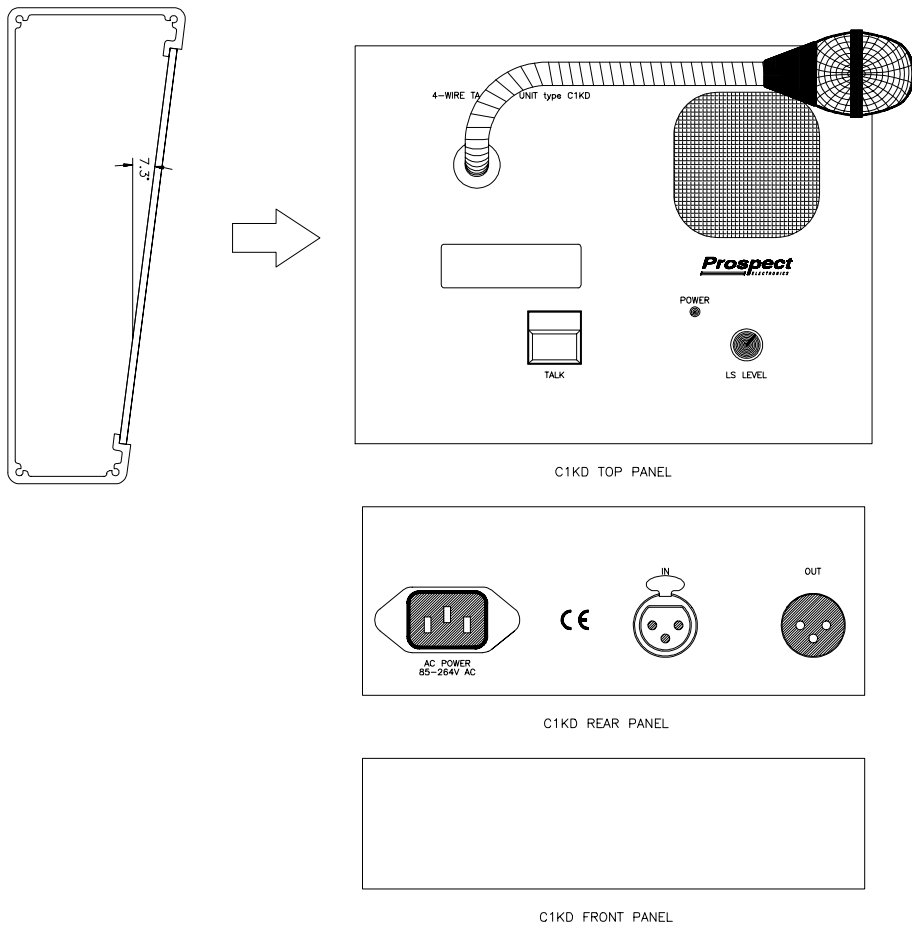

DESK-TOP 4-WIRE BOX type C1KD

FEATURES

1	Desk-top metal case with sloping top panel	6	Momentary TALK switch
2	Fixed electret microphone on 25cm flexible stem	7	Talkback output level: +8dBu, pre-set
3	85-264V AC mains input on IEC connector	8	LS LEVEL control
4	Talkback output on male XLR3 connector	9	LS DIM: -20dB, pre-set
5	Reverse talkback input on female XLR3 connector	10	6 watt loudspeaker power (peak)

BLOCK DIAGRAM