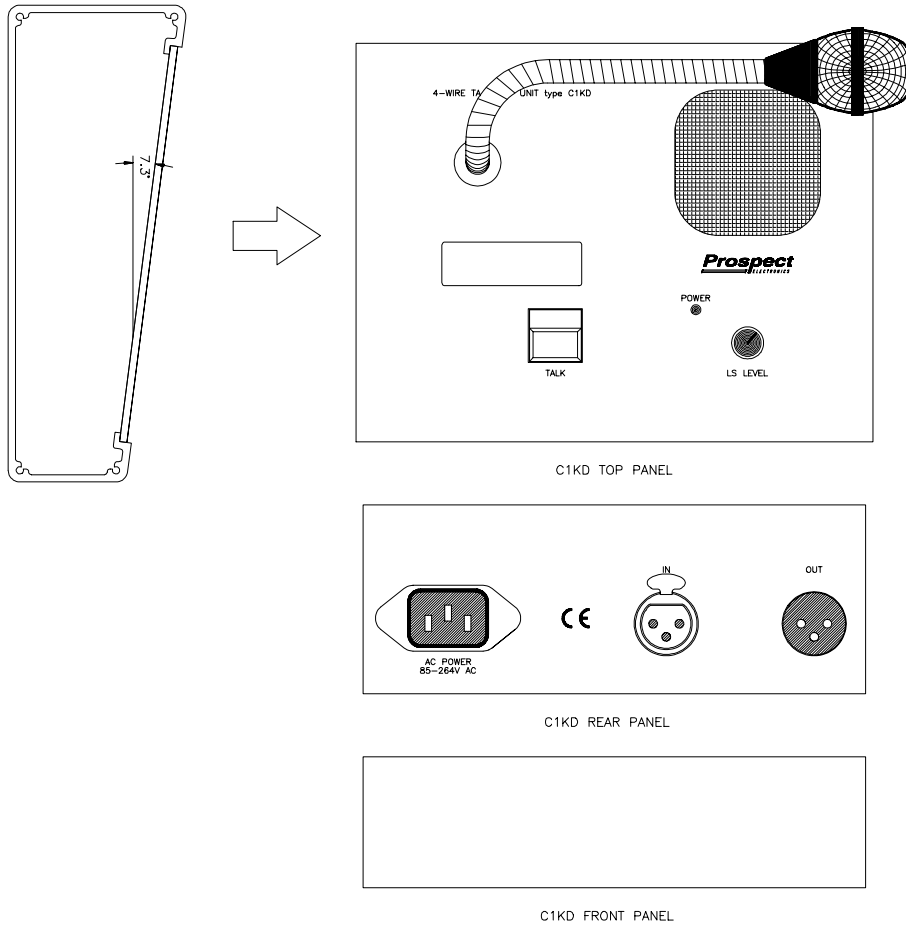

DESK-TOP 4-WIRE BOX type C1KD

FEATURES

1	Desk-top metal case with sloping top panel	6	Momentary TALK switch
2	Fixed electret microphone on 25cm flexible stem	7	Talkback output level: +8dBu, pre-set
3	85-264V AC mains input on IEC connector	8	LS LEVEL control
4	Talkback output on male XLR3 connector	9	LS DIM: -20dB, pre-set
5	Reverse talkback input on female XLR3 connector	10	6 watt loudspeaker power (peak)

BLOCK DIAGRAM